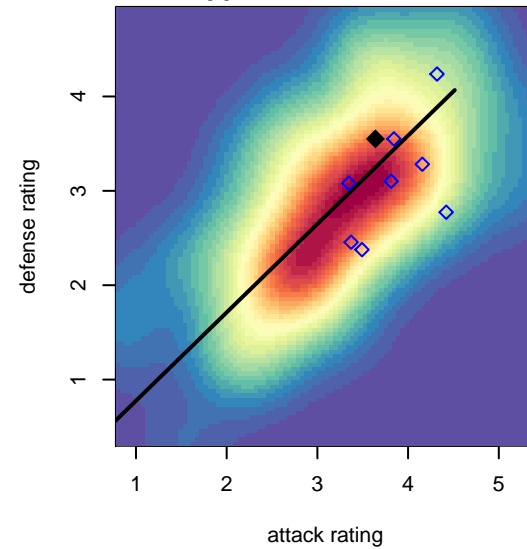

WA Rush B96

Washington Rush SC
Everett, WA
B96 total strength=1837
attack=38.07 defense=34.84

alt names used:
Washington Rush 96 (WA) (FWNW)
WA RUSH B96 (USA)

Venues played:
2015 Far West Regionals U18
2015 WA Rush Cup B19 Gold U19

**attack and defense variance (black dot)
relative to other teams
and top 10 in region**

**attack and defense rating
relative to others at age
and all opponents in last 13 months**

**attack and defense rating
relative to others at age
and all opponents in last 13 months**

Performance relative to 13 month average

Performance relative to 13 month average

Distribution of opponents
 Red = Lose zone, Blue = Win zone, Green = Even
 Black line separates win/lose zones

lot. A=Neither has attack advantage, B=Opponent has both attack and defense advantage, C=Opponent has both attack and defense disadvantage, D=Both have