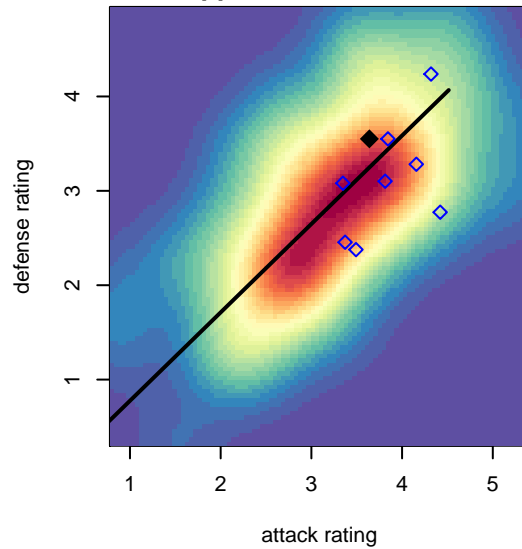

WA Rush B96

Washington Rush SC
Everett, WA
B96 total strength=1837
attack=38.07 defense=34.84

alt names used:
Washington Rush 96 (WA) (FWNW)
WA RUSH B96 (USA)

Venues played:
2015 Far West Regionals U18
2015 WA Rush Cup B19 Gold U19

**attack and defense variance (black dot)
relative to other teams
and top 10 in region**

**attack and defense rating
relative to others at age
and all opponents in last 13 months**

**attack and defense rating
relative to others at age
and all opponents in last 13 months**

Performance relative to 13 month average

Performance relative to 13 month average

Distribution of opponents
 Red = Lose zone, Blue = Win zone, Green = Even
 Black line separates win/lose zones

lot. A=Neither has attack advantage, B=Opponent has both attack and defense advantage, C=Opponent has both attack and defense disadvantage, D=Both have