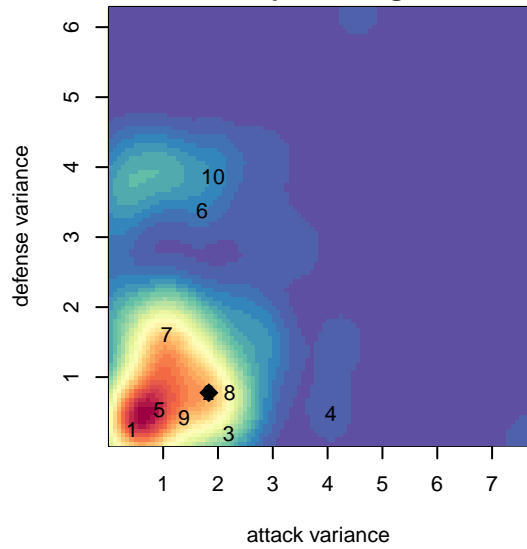

WA Rush B96

Washington Rush SC
Everett, WA
B96 total strength=1837
attack=38.07 defense=34.84

alt names used:
Washington Rush 96 (WA) (FWNW)
WA RUSH B96 (USA)

Venues played:
2015 Far West Regionals U18
2015 WA Rush Cup B19 Gold U19

**attack and defense variance (black dot)
relative to other teams
and top 10 in region**

**attack and defense rating
relative to others at age
and all opponents in last 13 months**

**attack and defense rating
relative to others at age
and all opponents in last 13 months**

Performance relative to 13 month average

Performance relative to 13 month average

Distribution of opponents
 Red = Lose zone, Blue = Win zone, Green = Even
 Black line separates win/lose zones

lot. A=Neither has attack advantage, B=Opponent has both attack and defense advantage, C=Opponent has both attack and defense disadvantage, D=Both have